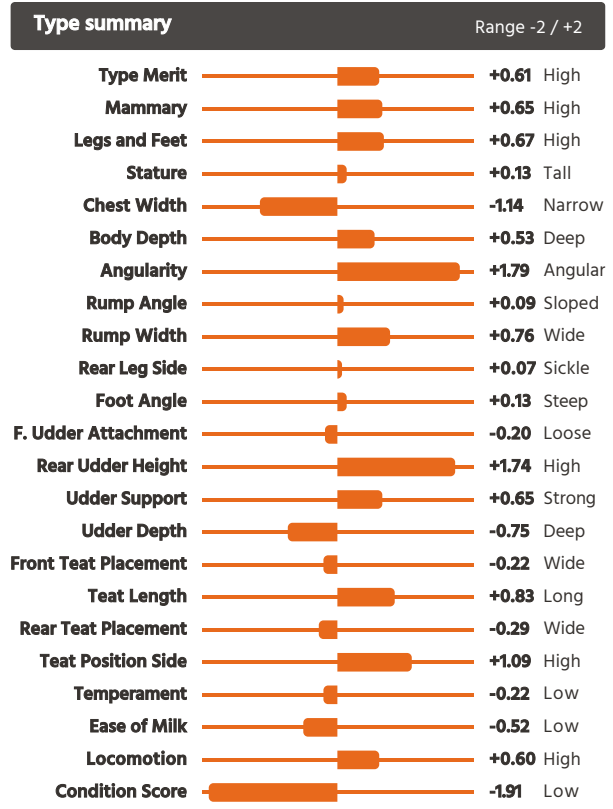

Full name: Inch Jake RC  
Birth Date: -

Naab Code: -  
Kappa Casein: AA

Reg No: BFGBR937223610806  
Beta Casein: A1A1

Sire Stack: Jingle x Jupiter x Pinnacle  
Haplotypes: -

### Type summary

Type Dtrs	0	Type Herds	0	Type Rel %	58
-----------	---	------------	---	------------	----