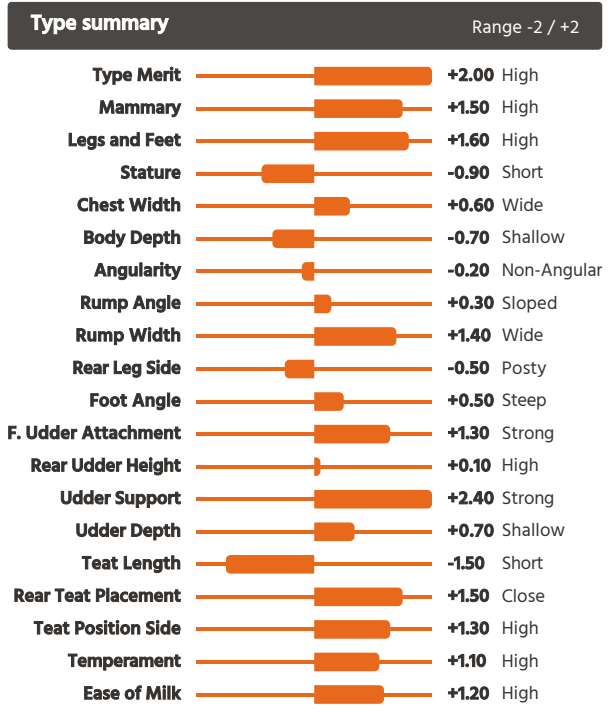

Full name: HILLTOWN OBLIQUE AH1C

Naab Code: 224AY09260

Reg No: AYGBR000006181738

Sire Stack: Oblique x Triple Crown x Pearl Reef

Birth Date: -

Kappa Casein: AA

Beta Casein: A1A2

Haplotypes: AH1

Type summary

Type Dtrs	332	Type Herds	80	Type Rel %	95
-----------	-----	------------	----	------------	----

Pedigree

SIRE	Jelyca Oblique EX-90
DAM	Hilltown Snowball 466
MGS	Meikle Laught TRiple Crown
MGD	Hilltown Snowball 194
MGGS	Brocklehill Pearl Reef
MGGD	Hilltown Snowball 121

Production summary

PLI	74	PLI Rel %	96	ACI	-62
SCI	-20	Milk kgs	-129	Prod Rel %	99
Fat kgs	5.7	Fat %	0.18	Protein kgs	-3.5
Protein %	0.01	Prod Dtrs	830	Prod Herds	164

Health summary

SCC	3	Mastitis	-1	Lifespan	82
Fertility Index	1.1	Direct calving ease	-	TB Advantage	1.8
Lameness Advantage	-0.7	Calf Survival	-2.8	Dairy Carcase	-0.6