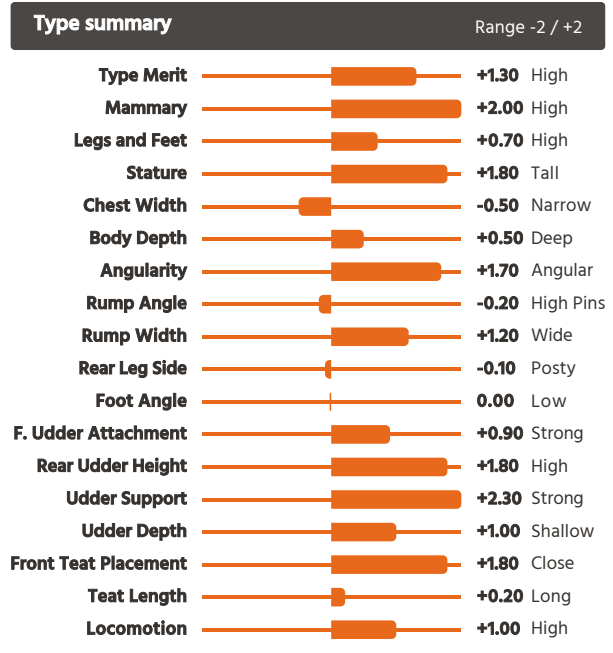

Map

JERSEY

Call us and talk to a representative

0800 783 7258

Full name: TReasure Map ET
Birth Date: -

Naab Code: 522JE01940
Kappa Casein: BB

Reg No: JEGBR581723403857
Beta Casein: A2A2

Sire Stack: Chrome x Tequila x Celebrity
Haplotypes: JH1F

Type summary

Type Dtrs — Type Herds — Type Rel % 62

Pedigree

SIRE	River Valley Cece Chrome
DAM	Lightning Ridge Tequila Fernleaf
MGS	Tower Vue Prime Tequila
MGD	Bushlea Galaxie Fernleaf EX90
MGGS	Galaxies Celebrity
MGGD	Bushlea Senior Fernleaf 7 EX90

Production summary

PLI	128	PLI Rel %	60	ACI	237
SCI	269	Milk kgs	217	Prod Rel %	61
Fat kgs	12.7	Fat %	0.02	Protein kgs	7.9
Protein %	-0.01	Prod Dtrs	0	Prod Herds	0

Health summary

SCC	-8	Mastitis	—	Lifespan	6
Fertility Index	-2.9	Direct calving ease	—	TB Advantage	—
Lameness Advantage	—	Calf Survival	—	Dairy Carcase	—
HealthyCow	14	EnviroCow	0.5	Digital Dermatitis	—
Maintenance	10				