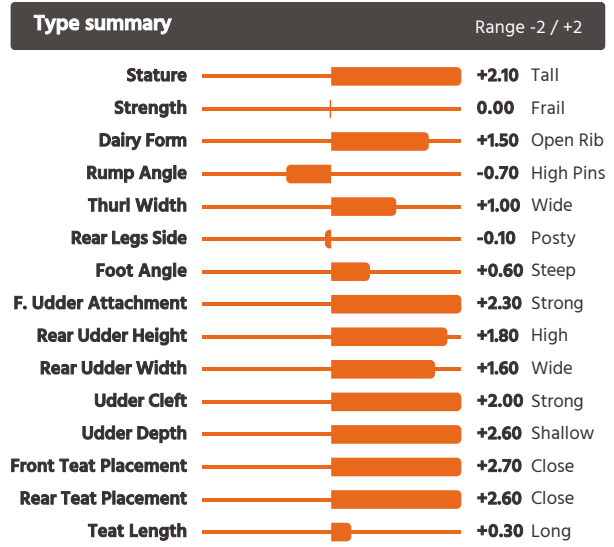

Map

JERSEY

Full name: TReasure Map ET
Birth Date: -

Naab Code: 522JE01940
Kappa Casein: BB

Reg No: JEGBR581723403857
Beta Casein: A2A2

Sire Stack: Chrome x Tequila x Celebrity
Haplotypes: JH1F

Call us and talk to a representative
+44 (0)1829 773400