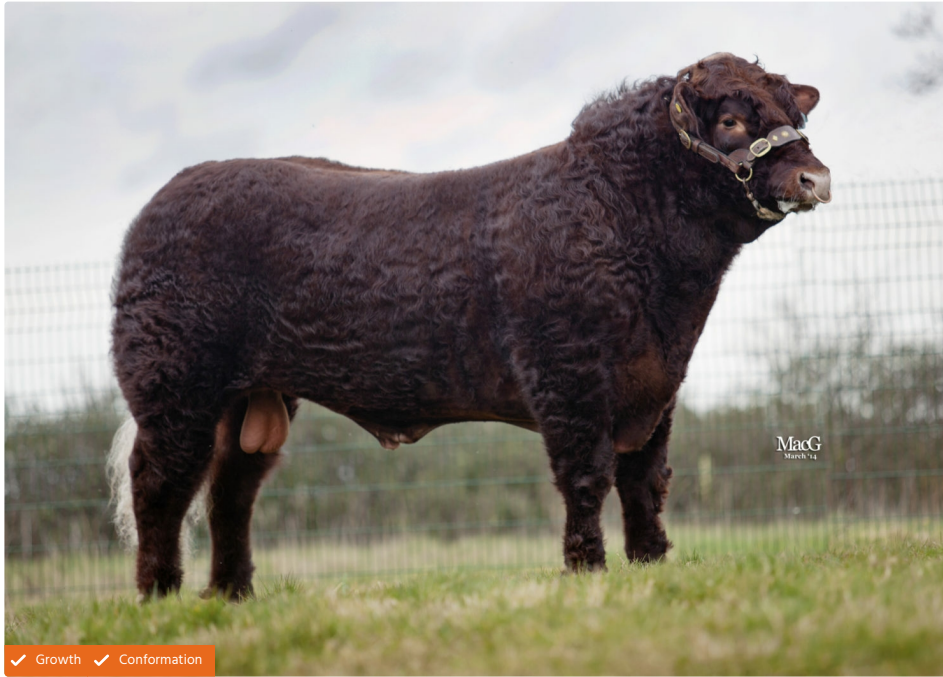

Sire: Cleuchhead Yoda

Dam: Cleuchhead Delilah 2nd

MGS: Cleuchhead Midnight

Ear Tag: SA0904

AI Co

✓ Growth ✓ Conformation

Breeder/Farmer

"This exceptional Saler bull offers our producers both muscle and milk. Herbie displays exceptional width over his plates and a great strength through his top. His pedigree models muscle and milk on both sides. We expect this bull to enhance fleshing and carcass traits within his progeny but also to transmit exceptional milking ability to all his progeny. Not only will this bull breed exceptional progeny for finishing but also replacements for the suckler herd."