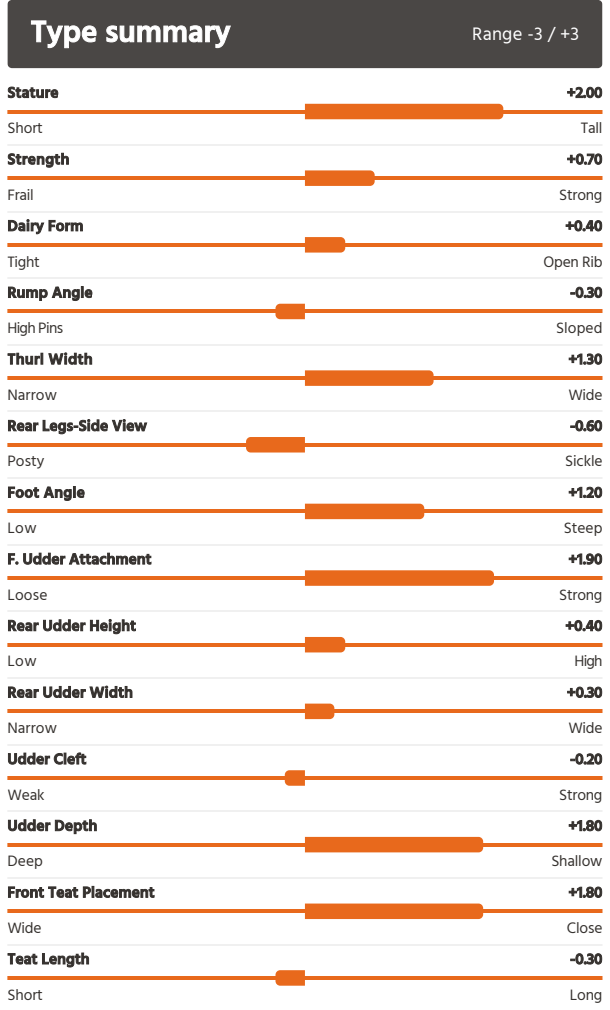

Headliner

JERSEYS

Call us and talk to a representative
+44 (0)1829 773400

Full Name: Enderbyhill Headliner
Birth Date: 04/02/2016
Haplotypes: JH1F

Naab Code: 224JE02525
Kappa Casein: BB

Reg No: JEGBR140766701755
Beta Casein: A2A2

Sire Stack: Lemonhead x Jordan x
aAa: 432

Pedigree

SIRE	Steinhauers Samson Lemonhead
DAM	Enderbyhill Bow Chikka Wow Wow
MGS	Summetz Jace Jordan-ET
MGD	—
MGGS	—
MGGD	—

Production summary

GTPI	62	Milk	-112	Net Merit (NM\$)	163
Fat	16	Grazing Merit (GM\$)	137	% Fat	0.11
Fluid Merit (FM\$)	102	Pro	12	Cheese Merit (CM\$)	192
% Pro	0.08	Prod Dtrs	0	Milk Rel	75
Prod Herd	—				

Type summary

PTAT	+1.3	UDC	+16.52
FLC	+6.4	BSC	+7.4

Health summary

SCE	—	DCE	—
SCS	2.79	PL	1.7
DPR	-0.5	HCR	1.1
CCR	0.4	Fertil Index	-0.1
Feed Effic	97	Livability	-1.1
EFI	8	g EFI	8.1
gIB	15		