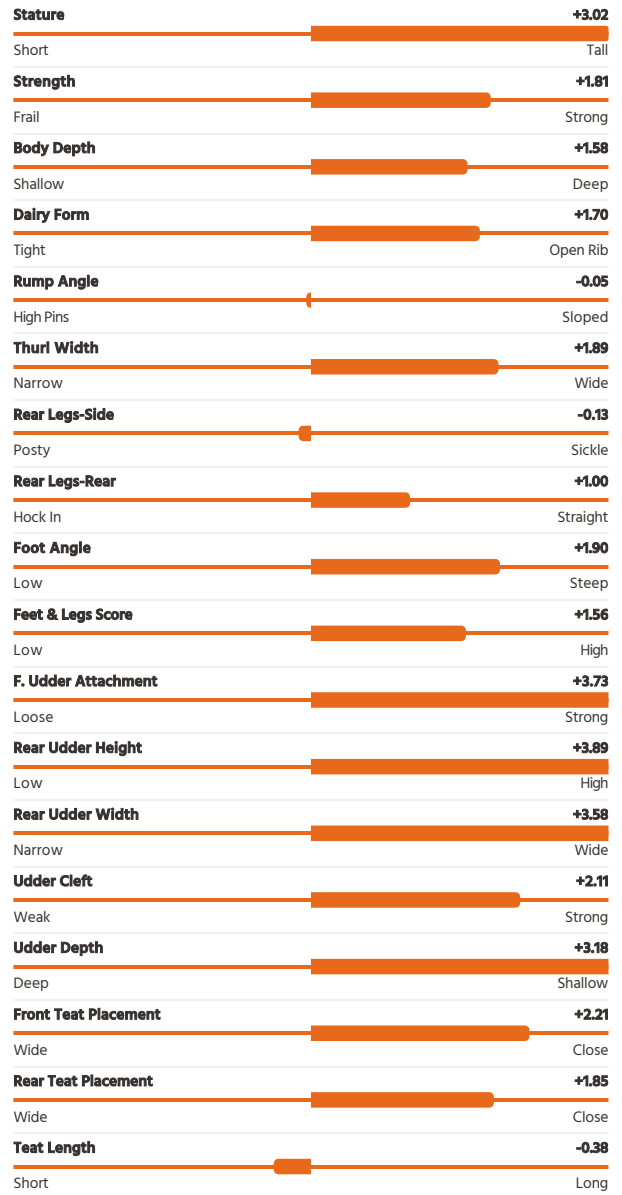

Full Name: Vogue Landslide

Naab Code: 522HO03685

Reg No: HOCAN000012478085

Sire Stack: Contender x Alta1stclass x

Birth Date: 19/05/2017

Kappa Casein: AE

Beta Casein: A1A2

Mccutchen
aAa: 234165

Type summary Range -3 / +3

Pedigree

SIRE	Mr Super Contender-ET TV TL TD
DAM	Oconnors 1st Class Laura
MGS	Zahbulls Alta1stclass-ET
MGD	Snowbiz Mccutchen Lottie VG-87
MGGS	De-Su Bkm Mccutchen 1174-ET TV TL TY TD
MGGD	Freurehaven FGS Lucy-ET VG-86

Production summary

GTPI	2481	Milk	1101	Net Merit (NM\$)	608
Fat	63	Grazing Merit (GM\$)	536	% Fat	0.08
Fluid Merit (FM\$)	555	Pro	45	Cheese Merit (CM\$)	635
% Pro	0.04	Prod Dtrs	0	Milk Rel	77
Prod Herd	—				

Health summary

SCE	6.4	DCE	4.6
SCS	2.64	PL	4.2
DPR	0	HCR	-0.5
CCR	-0.9	Fertil Index	-0.3
Feed Effic	127	Livability	-1
EFI	8.5	g EFI	9.9
gIB	10.5		

Type summary

PTAT	+2.8	UDC	+2.85
FLC	+0.97	BSC	+1.65